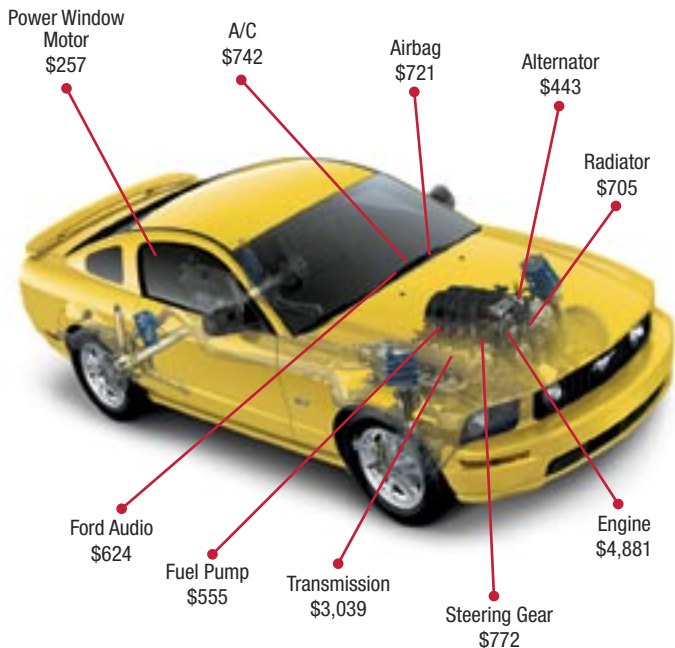

Ford ESP Provides Peace Of Mind For The Road Ahead

GENUINE PARTS • GENUINE SERVICE
GENUINE PEACE OF MIND

99.9%
TROUBLE
FREE

FACT:
Vehicles Can Have
Over 20,000 Parts

ASSUMPTION:
99.9% Trouble-Free
Vehicles Still Benefit
From Added Protection

REALITY:
(DRIVING CONDITIONS + WEAR & TEAR + MILEAGE)

**MAY LEAD TO
UNEXPECTED
REPAIRS OR
SURPRISES!**

Let Ford ESP Make Vehicle Ownership 100% Worry Free.

GENUINE PARTS • GENUINE SERVICE
GENUINE PEACE OF MIND

Why Take Chances On Costly Repairs Down The Road?

Estimated expenses for a variety of repairs are listed below and should only be used as an example. Actual costs will vary by vehicle, repair and dealer location.