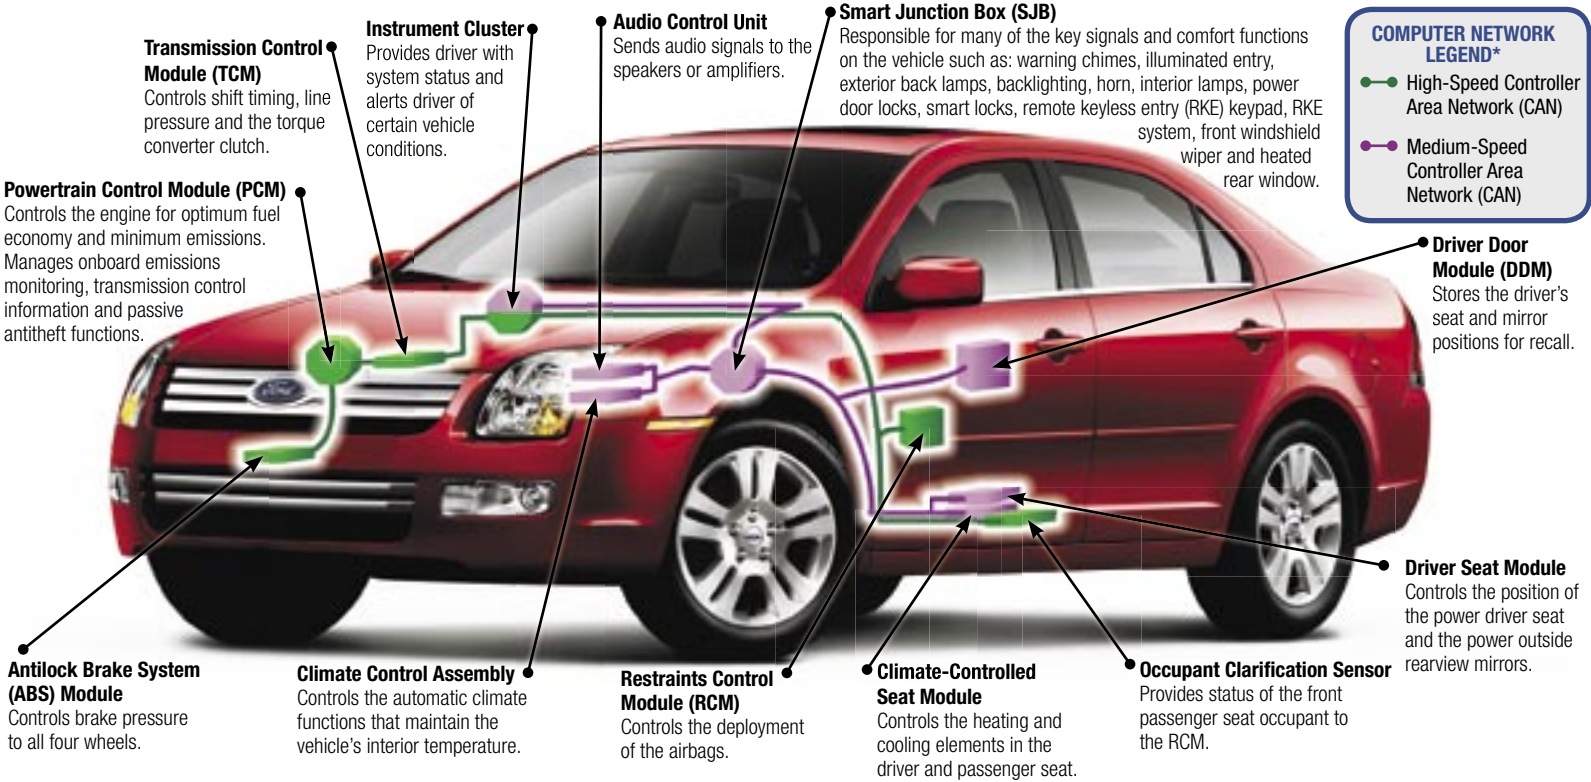

Frazzled By The Complexity Of Today's Vehicles?

GENUINE PARTS • GENUINE SERVICE
GENUINE PEACE OF MIND

COMPUTER NETWORK LEGEND*

- High-Speed Controller Area Network (CAN)
- Medium-Speed Controller Area Network (CAN)

* Images displayed represent a typical communication network and should only be used as an example. PremiumCARE and ExtraCARE plans cover many electrical and high-tech components. See dealer for exact component coverage and plan details.

With Ford ESP You Don't Have To Be Frazzled By The Small Print

GENUINE PARTS • GENUINE SERVICE
GENUINE PEACE OF MIND

Choose Ford ESP Today And Drive Worry-Free!

Without Ford ESP ...

An Unplanned Adventure.

With Ford ESP ...

Peace of Mind Protection and Security.

With This Much Complexity – Diagnostic Ability Is Critical!